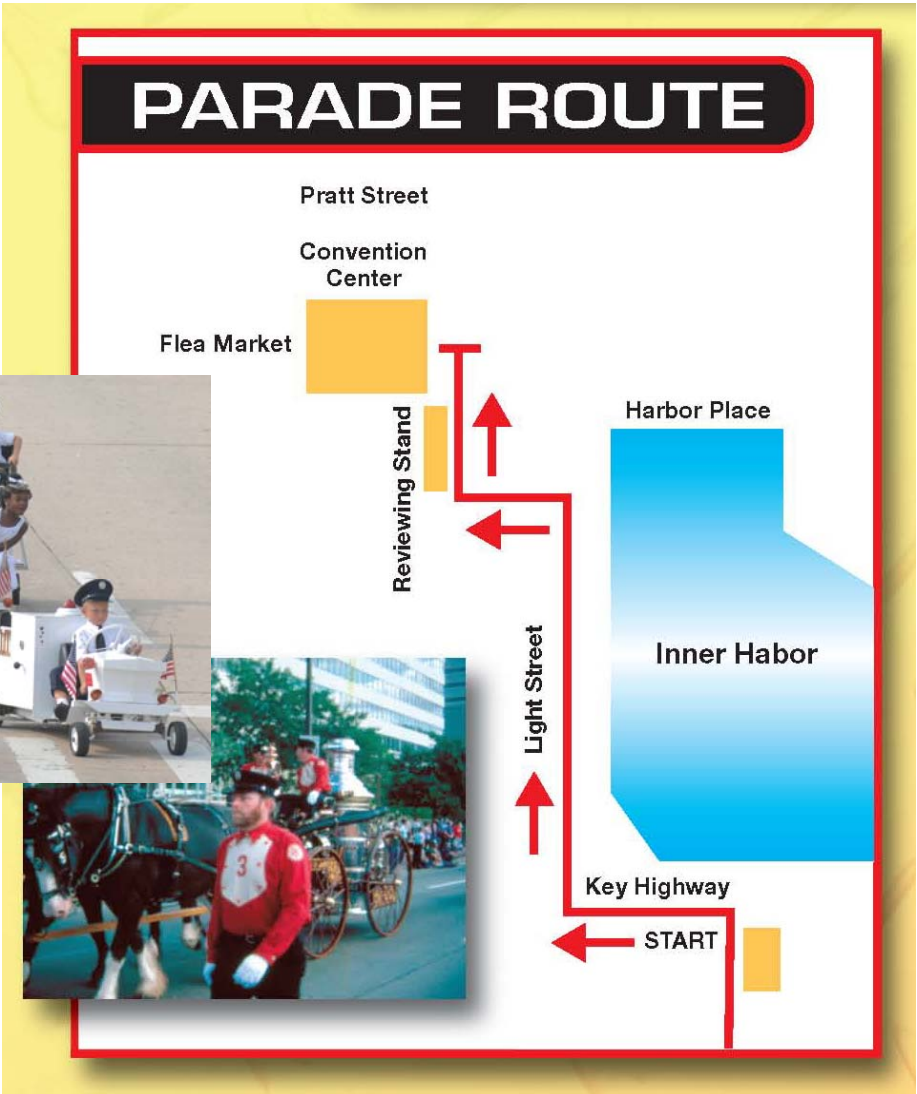

P

FirehouseExpo®

FIRE · RESCUE · EMS

Sunday, July 27 beginning at 9:00 AM

A

Sunday, July 26
Beginning at 9:00 AM

Everyone loves a parade! This year we will feature over 140 pieces of new and antique fire apparatus from all over the eastern seaboard. The parade route skirts the Baltimore Inner Harbor along Key Highway and Light Street as it makes its way to the reviewing stand at the Baltimore Convention Center behind the Hyatt Hotel on Charles Street.

R

A

D

E